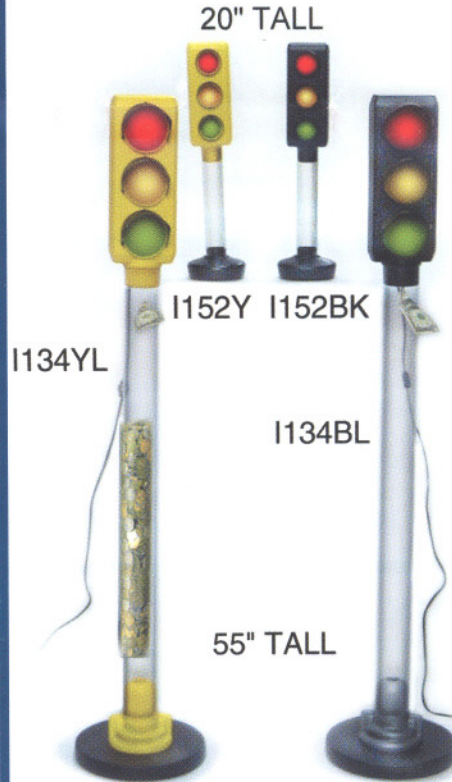

36" TALL

55" TALL

Flower Wall Hanging Lamps

WL100F

WL100G

WL100P

F100G

60" TALL

F100P

F100W F100F

Standing Flower Lamp / Banks

7" GIANT STEEL JACKS

1200R 1200CHR 1200BK 1200Y

MOVIE CAMERAS

15" X 9"
H01L

10" X 9"
H01B

S343L
11" L X 10" H

Shopping Carts

S343S
7" L X 7" H

STOPLIGHT BANKS

20" TALL

I134YL

I152Y

I152BK