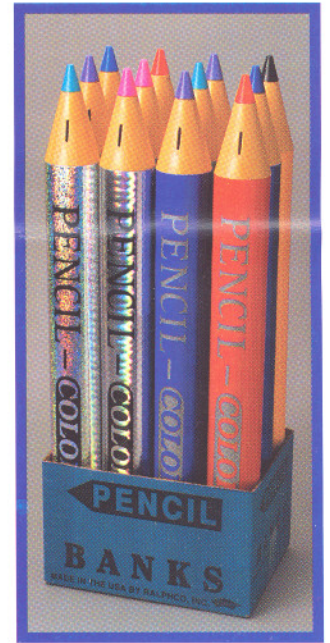

CRAYON & PENCIL BANKS

#200D12
GIANT CRAYON® BANK
36" Tall

#520D12
MINI CRAYON® BANK
12" Tall

#561D12
MINI PENCIL BANK
12" Tall

#261D12
GIANT PENCIL BANK
36" Tall

#520

#400

#200

#320

#561

#261

#320D6
COLOSSAL CRAYON® BANK
54" Tall

#400D12
JR. CRAYON® BANK
21" Tall

CLEAR TINTED PIGGY BANK

NEW!

THE CUTEST PIG AROUND! 6" TALL x 10" LONG
MOLDED IN SEE-THROUGH UNBREAKABLE PLASTIC