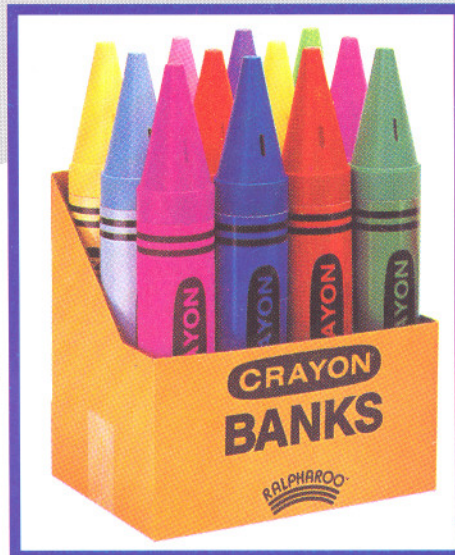

CRAYON & PENCIL BANKS

#200D12
GIANT CRAYON® BANK
36" Tall

#520D12
MINI CRAYON® BANK
12" Tall

#561D12
MINI PENCIL BANK
12" Tall

#261D12
GIANT PENCIL BANK
36" Tall

#520

#400

#200

#320

#561

#261

#320D6
COLOSSAL CRAYON® BANK
54" Tall

#400D12
JR. CRAYON® BANK
21" Tall

CLEAR TINTED PIGGY BANK

NEW!

THE CUTEST PIG AROUND! 6" TALL x 10" LONG
MOLDED IN SEE-THROUGH UNBREAKABLE PLASTIC

ASSORTED IN
TINTED PINK, TINTED BLUE,
COBALT BLUE & EMERALD GREEN

Great Seller!

ORDERING INFORMATION

Item No.:	10921D12
Item Size:	6"D x 6"W x 10"L
Master Cs. Pk.:	12
Master Cs. Wt.:	6.5#
Master Cube:	2.61
Master Cs. Dim.:	18-1/2" x 20-1/2" x 12-1/2"
UPC:	0 33093 10921 3