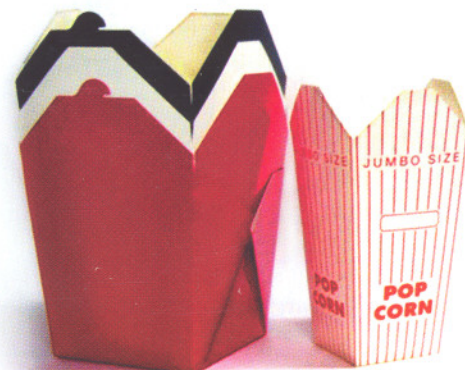

M300

Standing Basketball Hoop Banks

7" CERAMIC
ASPRIN

1250

Chinese / Popcorn Containers

D405
12" X 12"

D426
18" HIGH

ALL DESIGNS
© FANTAZIA 2002
ALL RIGHTS
RESERVED

CLEAR & TINTED BABY BOTTLE BANKS

#10580D12 CLEAR MINI BOTTLE BANK

#10280D12 CLEAR GIANT BOTTLE BANK

#10685
"CHUBBY" BABY
BOTTLE BANK

ASSORTED BABY BOTTLE BANKS

#10680 JUMBO BABY BOTTLE BANK

CLEAR MINI BABY BOTTLE BANK