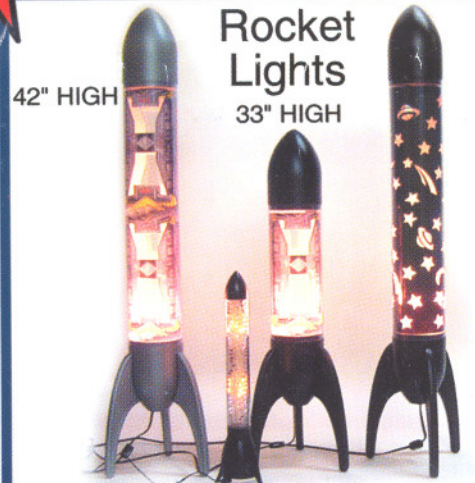

ALL DESIGNS
© FANTAZIA 2002
ALL RIGHTS
RESERVED

Rose Light

R100
16"

Giant Ducky Bank / Lamp

Bank- D100

16"L X 11.5"H

Lamp- D200

Rocket Lights